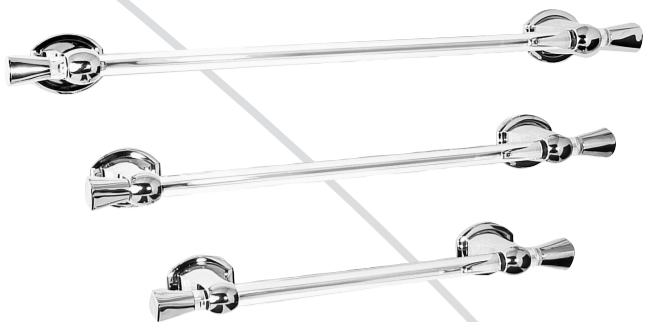

THE CHROME BY MAR PLAST HOME
The concept of uniqueness. A new philosophy. A basic, lifestyle principle. This is the latest Mar Plast Home collection, the line of bathroom chromium-plated accessories which launches the lightstyle trend.